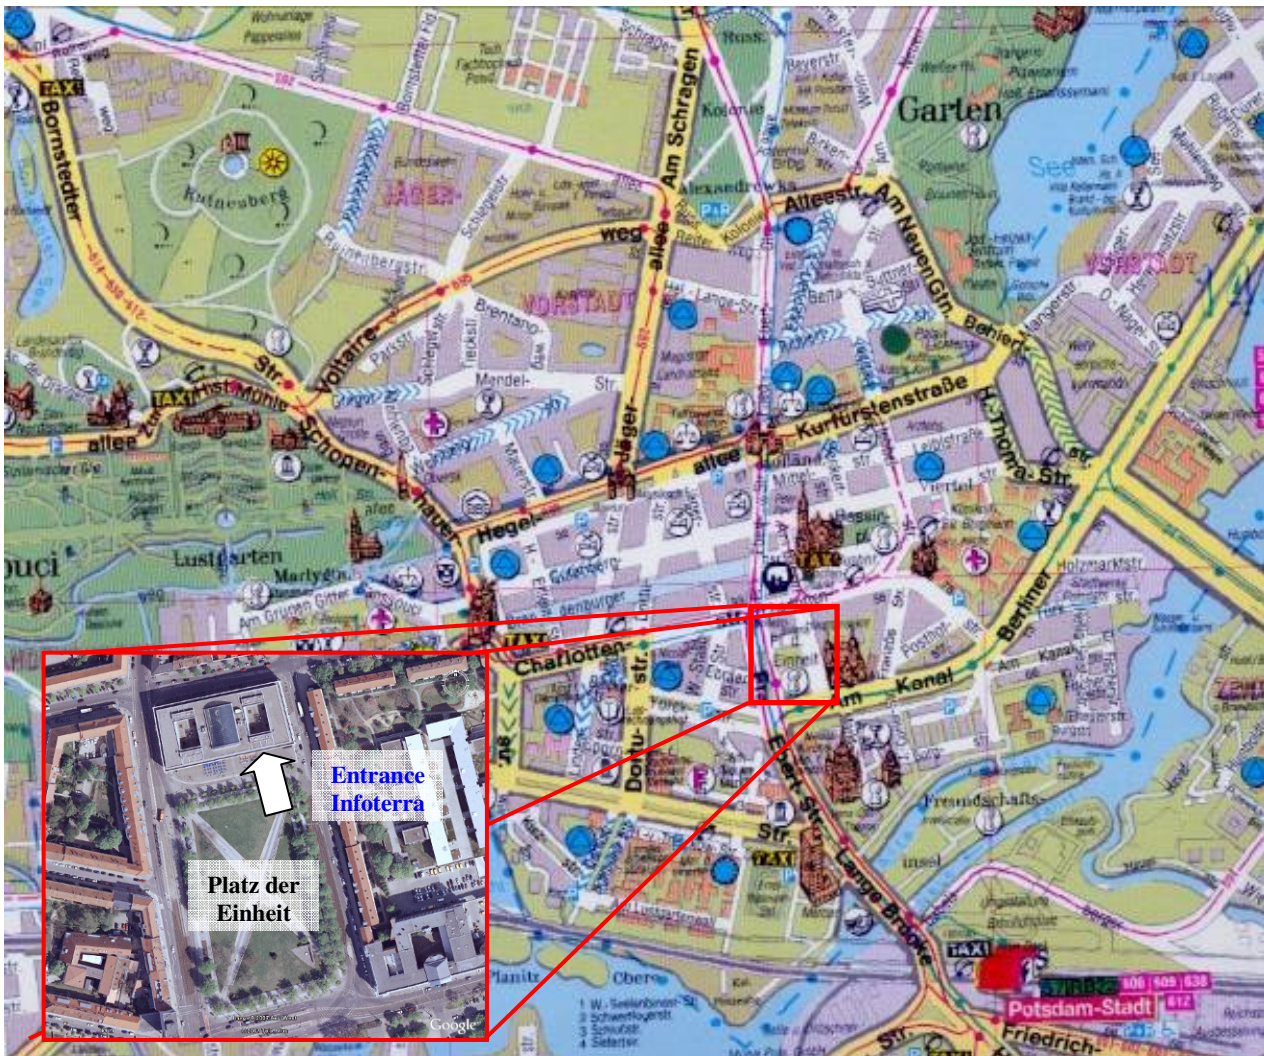

Directions

Public transport from local main station (Potsdam Hauptbahnhof):

- Tram Line 92 (direction Kirschallee) to stop „Platz der Einheit West“, or
- Tram Line 96 (direction Viereckremise) to stop „Platz der Einheit West“, or
- Tram Line 93 (direction Glienicker Brücke) to stop „Platz der Einheit am Kanal“
- Ticket „Kurzstrecke“ (short trip) is sufficient.

Public transport from Berlin main station (Berlin Hauptbahnhof):

- RE (Regional Express) with direction to Brandenburg City, Magdeburg or Dessau (fare zone ABC, also valid for Potsdam)
- Change transport at Potsdam main station (see above)

By car from Berlin:

- A 115 Exit 6 „Potsdam Babelsberg“ direction Potsdam-Babelsberg/Potsdam-Zentrum
- At B1/ „Berliner Strasse“ turn left
- follow B1
- At „Platz der Einheit“ turn right

By car from Hamburg:

- Berliner Ring Exit 25 Potsdam-Nord
- Follow B273 direction Potsdam-Nord/ Marquardt/ Ketzin
- Turn left at B273 (direction B273/Potsdam/Marquardt)
- Turn left at B1/ B2/ Breite Strasse
- Follow B1/B2
- Turn left at B1/ Lange Brücke
- Follow B1
- At „Platz der Einheit“ turn left